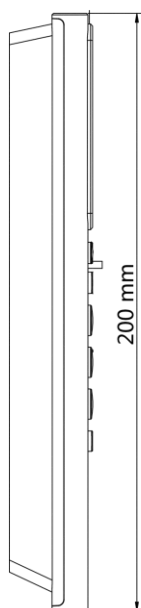

Working humidity	0% to 90% (No condensing)
Language	English, Spanish (South America), Arabic, Thai, Indonesian, Russian, Vietnamese, Portuguese (Brazil), Korean, Japanese
Keypad	Support

▪ **Available Model**

DS-K1T321EFWX

▪ **Dimension**