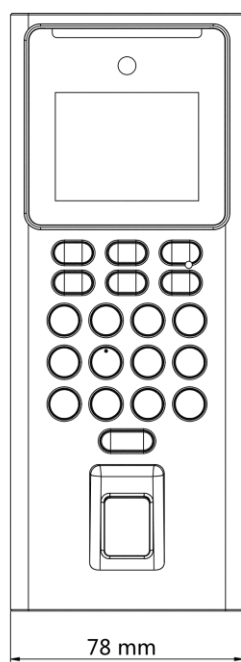

Working humidity	0% to 90% (No condensing)
Language	English, Spanish (South America), Arabic, Thai, Indonesian, Russian, Vietnamese, Portuguese (Brazil), Korean, Japanese
Keypad	Support

▪ **Available Model**

DS-K1T321EFWX

▪ **Dimension**